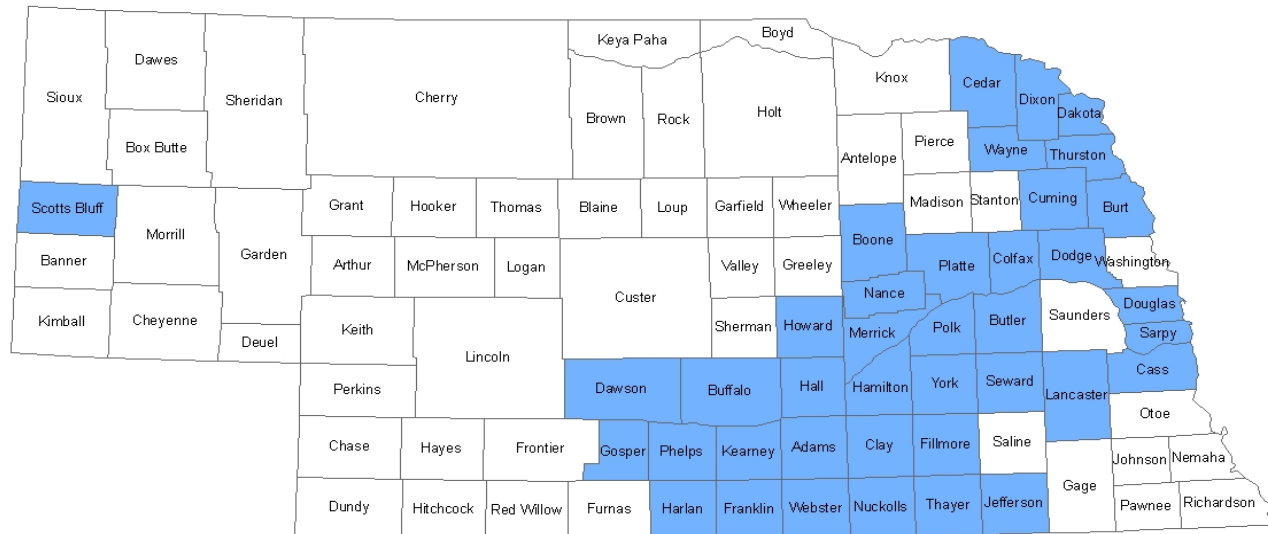

Dial 2-1-1 from these Counties

Key:
Nebraska counties in **blue** currently have access to 2-1-1.

Callers in **39 Nebraska counties** have 2-1-1 access: Adams, Boone, Buffalo, Burt, Butler, Cass, Cedar, Clay, Colfax, Cuming, Dakota, Dawson, Dixon, Dodge, Douglas, Fillmore, Franklin, Gosper, Hall, Hamilton, Harlan, Howard, Jefferson, Kearney, Lancaster, Merrick, Nance, Nuckolls, Phelps, Platte, Polk, Sarpy, Scotts Bluff, Seward, Thayer, Thurston, Wayne, Webster, and York Counties.

The Nebraska 2-1-1 Call Center also serves eight counties in southwest Iowa: Cass, Fremont, Harrison, Mills, Montgomery, Page, Pottawattamie, and Shelby.